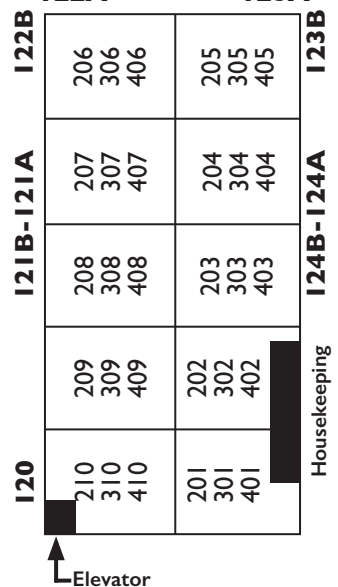

Atlantic Ocean

The Breakers

The Breakers

Shuffleboard

Humiston Beach Park - Playground and Boardwalk

Ocean Drive

Bold Type = 1st Floor Entrance