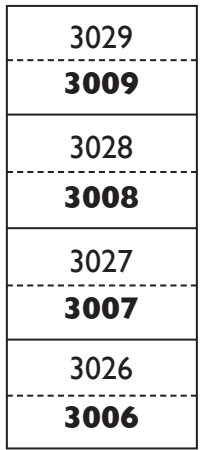

Atlantic Ocean

The Breakers

The Breakers

Shuffleboard

Humiston Beach Park - Playground and Boardwalk

Ocean Drive

Bold Type = 1st Floor Entrance